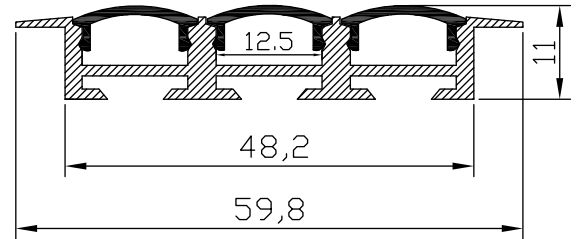

## Features:

1. Model: HL-BAPL043
2. Material: AL6063+PMMA
3. Surface: Anodized/Painting
4. Lighting source width: 12mm
5. Length: 4m/max
6. Installation: For warehouse / garage / office / conference room / exhibition room application.

## Accessory:

End Cap

Aluminum Profile

Mounting Clip (metal)

Cover